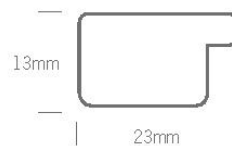

Petit Argento Profile