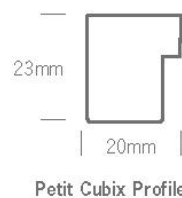

Our Cubix frames offer a petit desk frame which matches the colour and style of a wall hanging frame but has a 2cm width.

Glass Size	Images size	Price
10x8"	7x5" / 7.5 x 5"	£207
14x11"	8x6" 9x6"	£240 £250

PETIT CUBIX

Petit Cubix Black 14x11" - Code 2FF

Wall frames- Cubix

Glass Size	Images size	Price
16x14"	10x8"	£355
	12x8"	£370
	12x10"	£375
20x16"	14x10"	£435

	16x12"	£460
20x20"	12x12" Collection: 6x6" [x4] 8x6" [x4]	£460 £550 £550
24x20"	16x12" 18x12" 20x16" Collections: 6x6" [x2] 9x6" [x2]	£520 £530 £550 £660
24x24"	16x16" Collections: 5x5" [x9] 16x12" 5x5" [x3] 8x6" [x4]	£570 £690 £725 £725
27x23"	20x16 Collection: 15x10" 4x4" [x6]	£690 £860
27x27"	20x20 Collection: 6x6" [x9] 10x8" [x4] 20x7" 5x5" [x6]	£750 £1000 £1000 £1100
32x28"	24x20" Collection: 18x12" 5x5" [x6]	£820 £1150
37x15"	Collection: 8x8" [x3] 10x8" [x3]	£920 £920

*Order usually takes around 2-3 weeks to produce.

*Please find below the mount templates for each offered collection

Glass Size 10x8"

Code 01
7x5"

Code 1FF
7½x5"

Glass Size 14x11"

Code 02
8x6"

Code 2FF
9x6"

Glass Size 27x27"

Code 23
6x6" [x9]

Code 24
20x20"

Code 57
10x8" [x4]

Code 68
20x7" • 5x5" [x6]