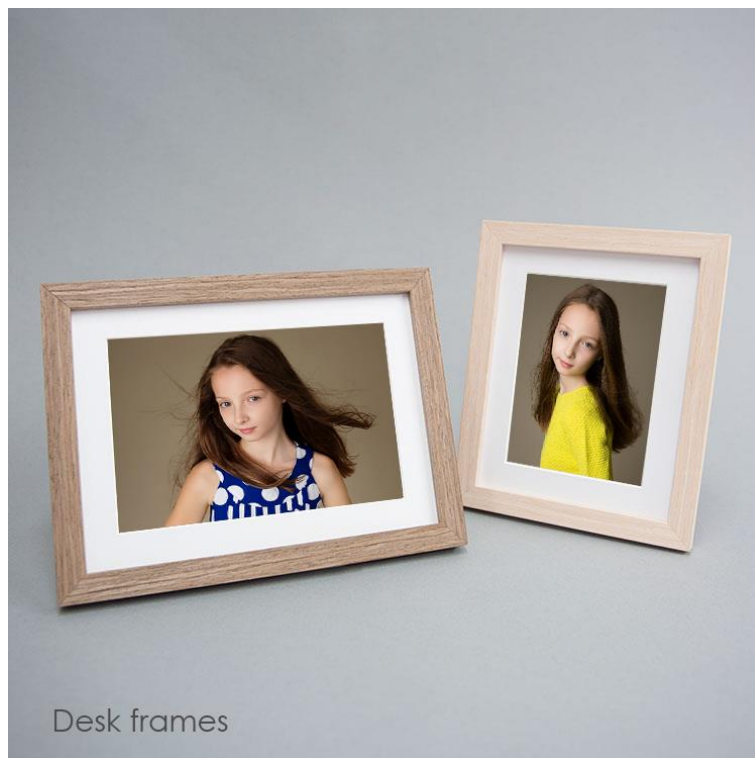

Scandi Price List 2023

The Manse, 16 Marsham Lane, Gerrards Cross, SL9 8EY
Mobile: 07789565101 / Tel: 0208 997 4790
Email: natashawiening@googlemail.com
Natasha Wiening Photography Ltd No. 6673560

Desk frames

Our Scandi range offers a petit desk frame which matches the colour and style of our wall frame but has a smaller width of 22mm wide and a 1 inch mount. Desk frames can only be purchased with a wall hanging frame.

Glass Size	Images size	Price
8x6"	7x5"	£185
10x8"	9x7"	£210
8x8"	7x7"	£210
10x10"	9x9"	£220

Wall frames

Wall frames are offered in 6 different wood finishes and has a width of 39mm.